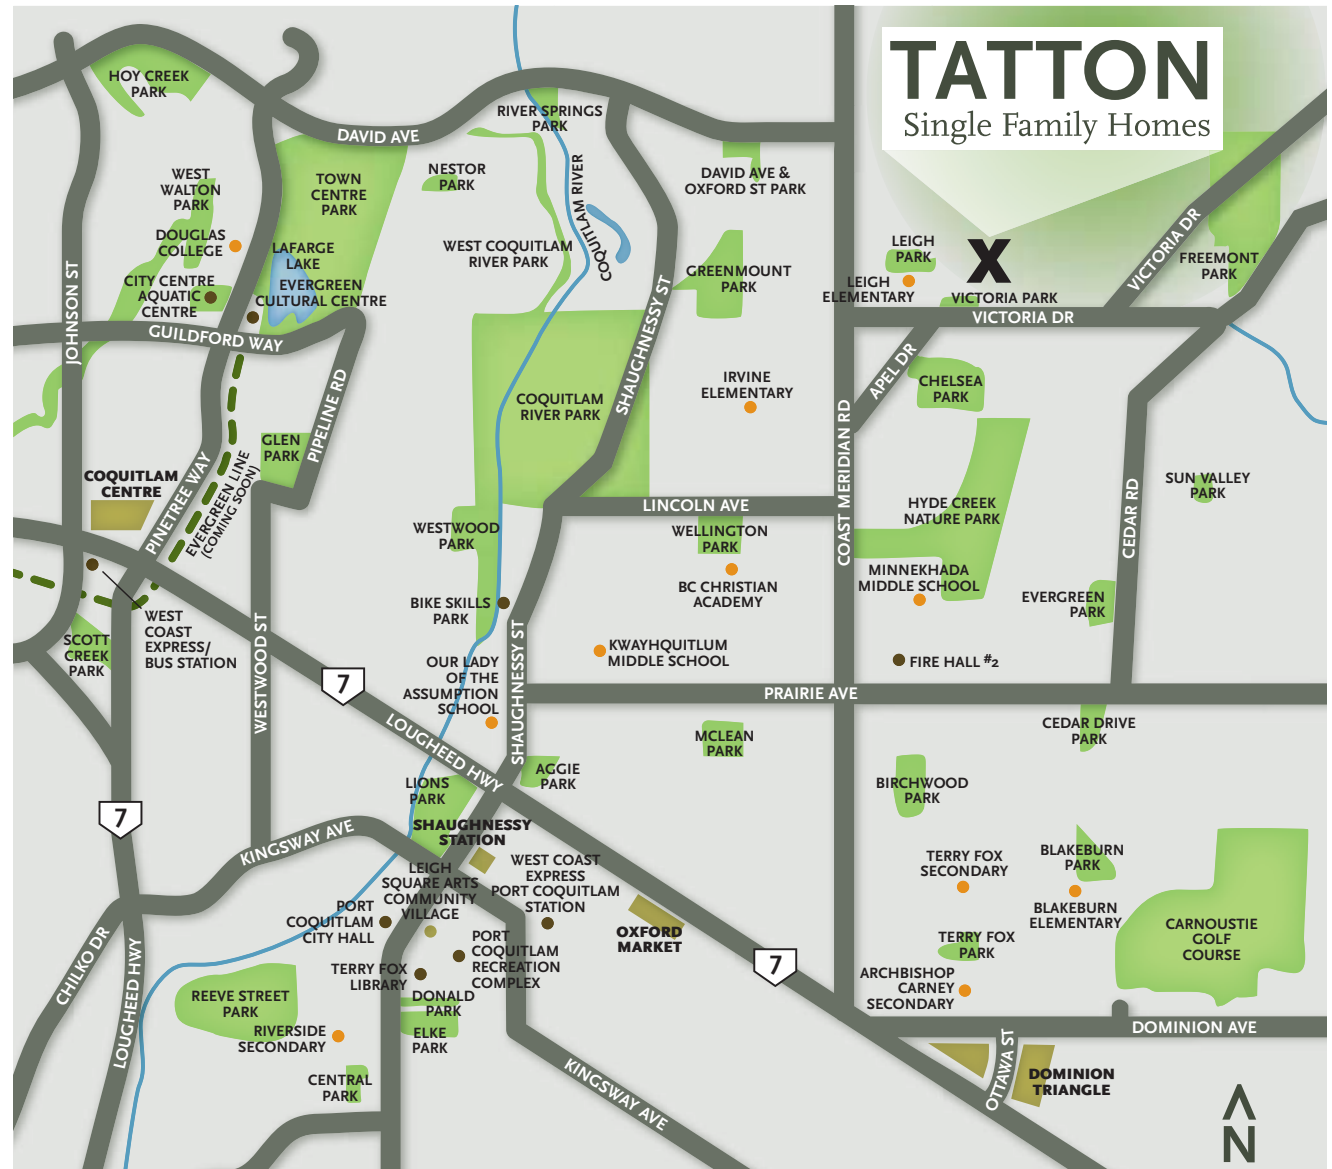

TATTON

Single Family Homes

LOCATION MAP

DRIVING DIRECTIONS FROM HWY 1

Take Exit 44 to Hwy 7 East (Eastbound Lougheed Hwy). Follow Lougheed until it turns into Pinetree Way. Follow Pinetree Way to David Ave. Turn Right on David Ave. Turn Right on Coast Meridian. Turn Left on Victoria Drive. Turn left on Soball Street and find the TATTON Single Family Home Store located on the right side of the street across from Leigh Elementary School.

ALTERNATE DRIVING DIRECTIONS FROM VANCOUVER

Travel East on Hastings until it veers left onto Provincial Route 7A (Barnet Hwy). At end of Barnet Hwy, turn left on St Johns. Follow St Johns as it turns into Barnet Hwy until Pinetree Way. Turn Left on Pinetree Way. Follow Pinetree Way to David Ave. Turn Right on David Ave. Turn Right on Coast Meridian. Turn Left on Victoria Drive. Turn left on Soball Street and find the TATTON Single Family Home Store located on the right side of the street across from Leigh Elementary School.

DRIVING DIRECTIONS FROM RIDGE MEADOWS

Cross the Pitt River Bridge Westbound. Turn Right on Coast Meridian Road. Turn Right on Victoria Drive. Turn left on Soball Street and find the TATTON Single Family Home Store located on the right side of the street across from Leigh Elementary School.

1239 Soball Street, Coquitlam, BC
604.468.2249

*All details represented are approximate. Builder reserves the right to make modifications and changes to the homes. E&OE.